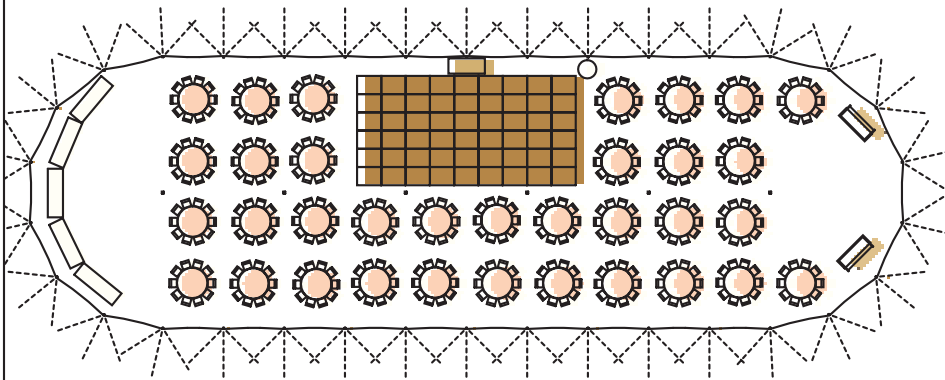

44'X143' SAILCLOTH TENT

ROUND SEATING 272-340 GUESTS

18'X36' DANCE FLOOR
(2) 6' BARS

- (1) 36" ROUND CAKE TABLE
- (1) 6"X30" RECTANGULAR DJ TABLE
- (5) 8'X30" RECTANGULAR BUFFET TABLES
- (34) 60" ROUND TABLES - 8-10 PER TABLE

RECTANGULAR SEATING 232-290 GUESTS

18'X36' DANCE FLOOR
(2) 6' BARS

- (1) 36" ROUND CAKE TABLE
- (1) 6"X30" RECTANGULAR DJ TABLE
- (5) 8'X30" RECTANGULAR BUFFET TABLES
- (29) 8'X30" RECTANGULAR TABLES - 8-10 PER TABLE